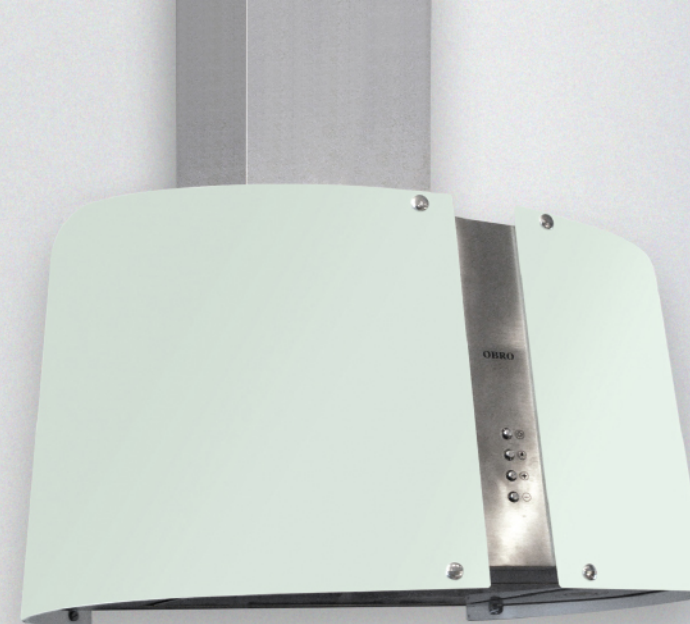

DAUERHAFT

LEGEND HW5

WALL-MOUNT COOKER HOOD

This stylish appearance cooker hood has the design and utilization for your kitchen. The Legend HW5 features a powerful low noise internal fan that can efficiently catches fumes, steam and smells and circulates air helping to remove kitchen odour.

■ SPECIFICATION

700mm
width

Stainless steel with white tempered glass
2 x 3W LED light with white lighting
Aluminum filter
Charcoal filter

Electronic button

Air flow 1000m³/h
220-240V, 50HZ