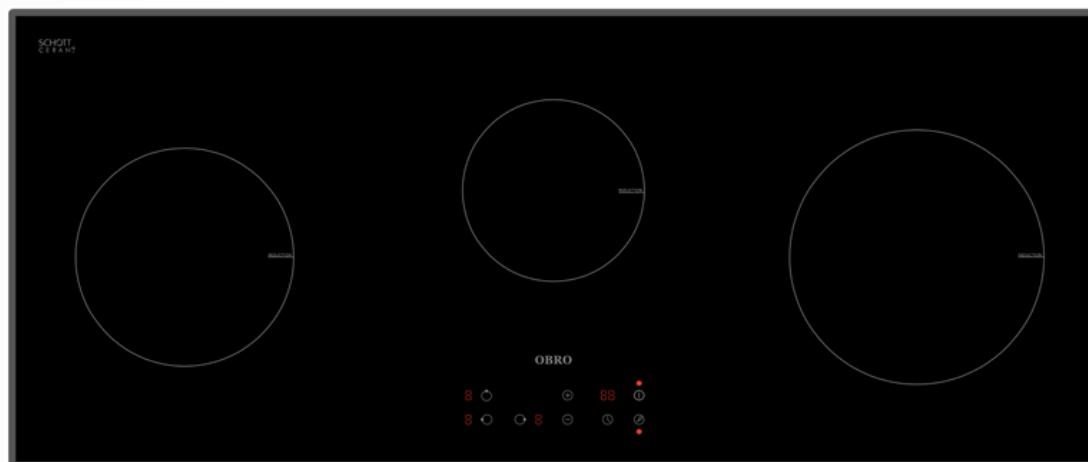

SLIM INDUCTION HOB

TOP FEATURES

Low Power Heating

Power Sharing

SCHOTT

Specifications:

- 900 x 380mm
- Full digital control
- SCHOTT CERAN glass
- Child lock, Timer
- 9 stage power setting
- Power 4800W

INDUCTION HOB - 900MM (3 ZONES)
MODEL: ID36 (SIEGEN)